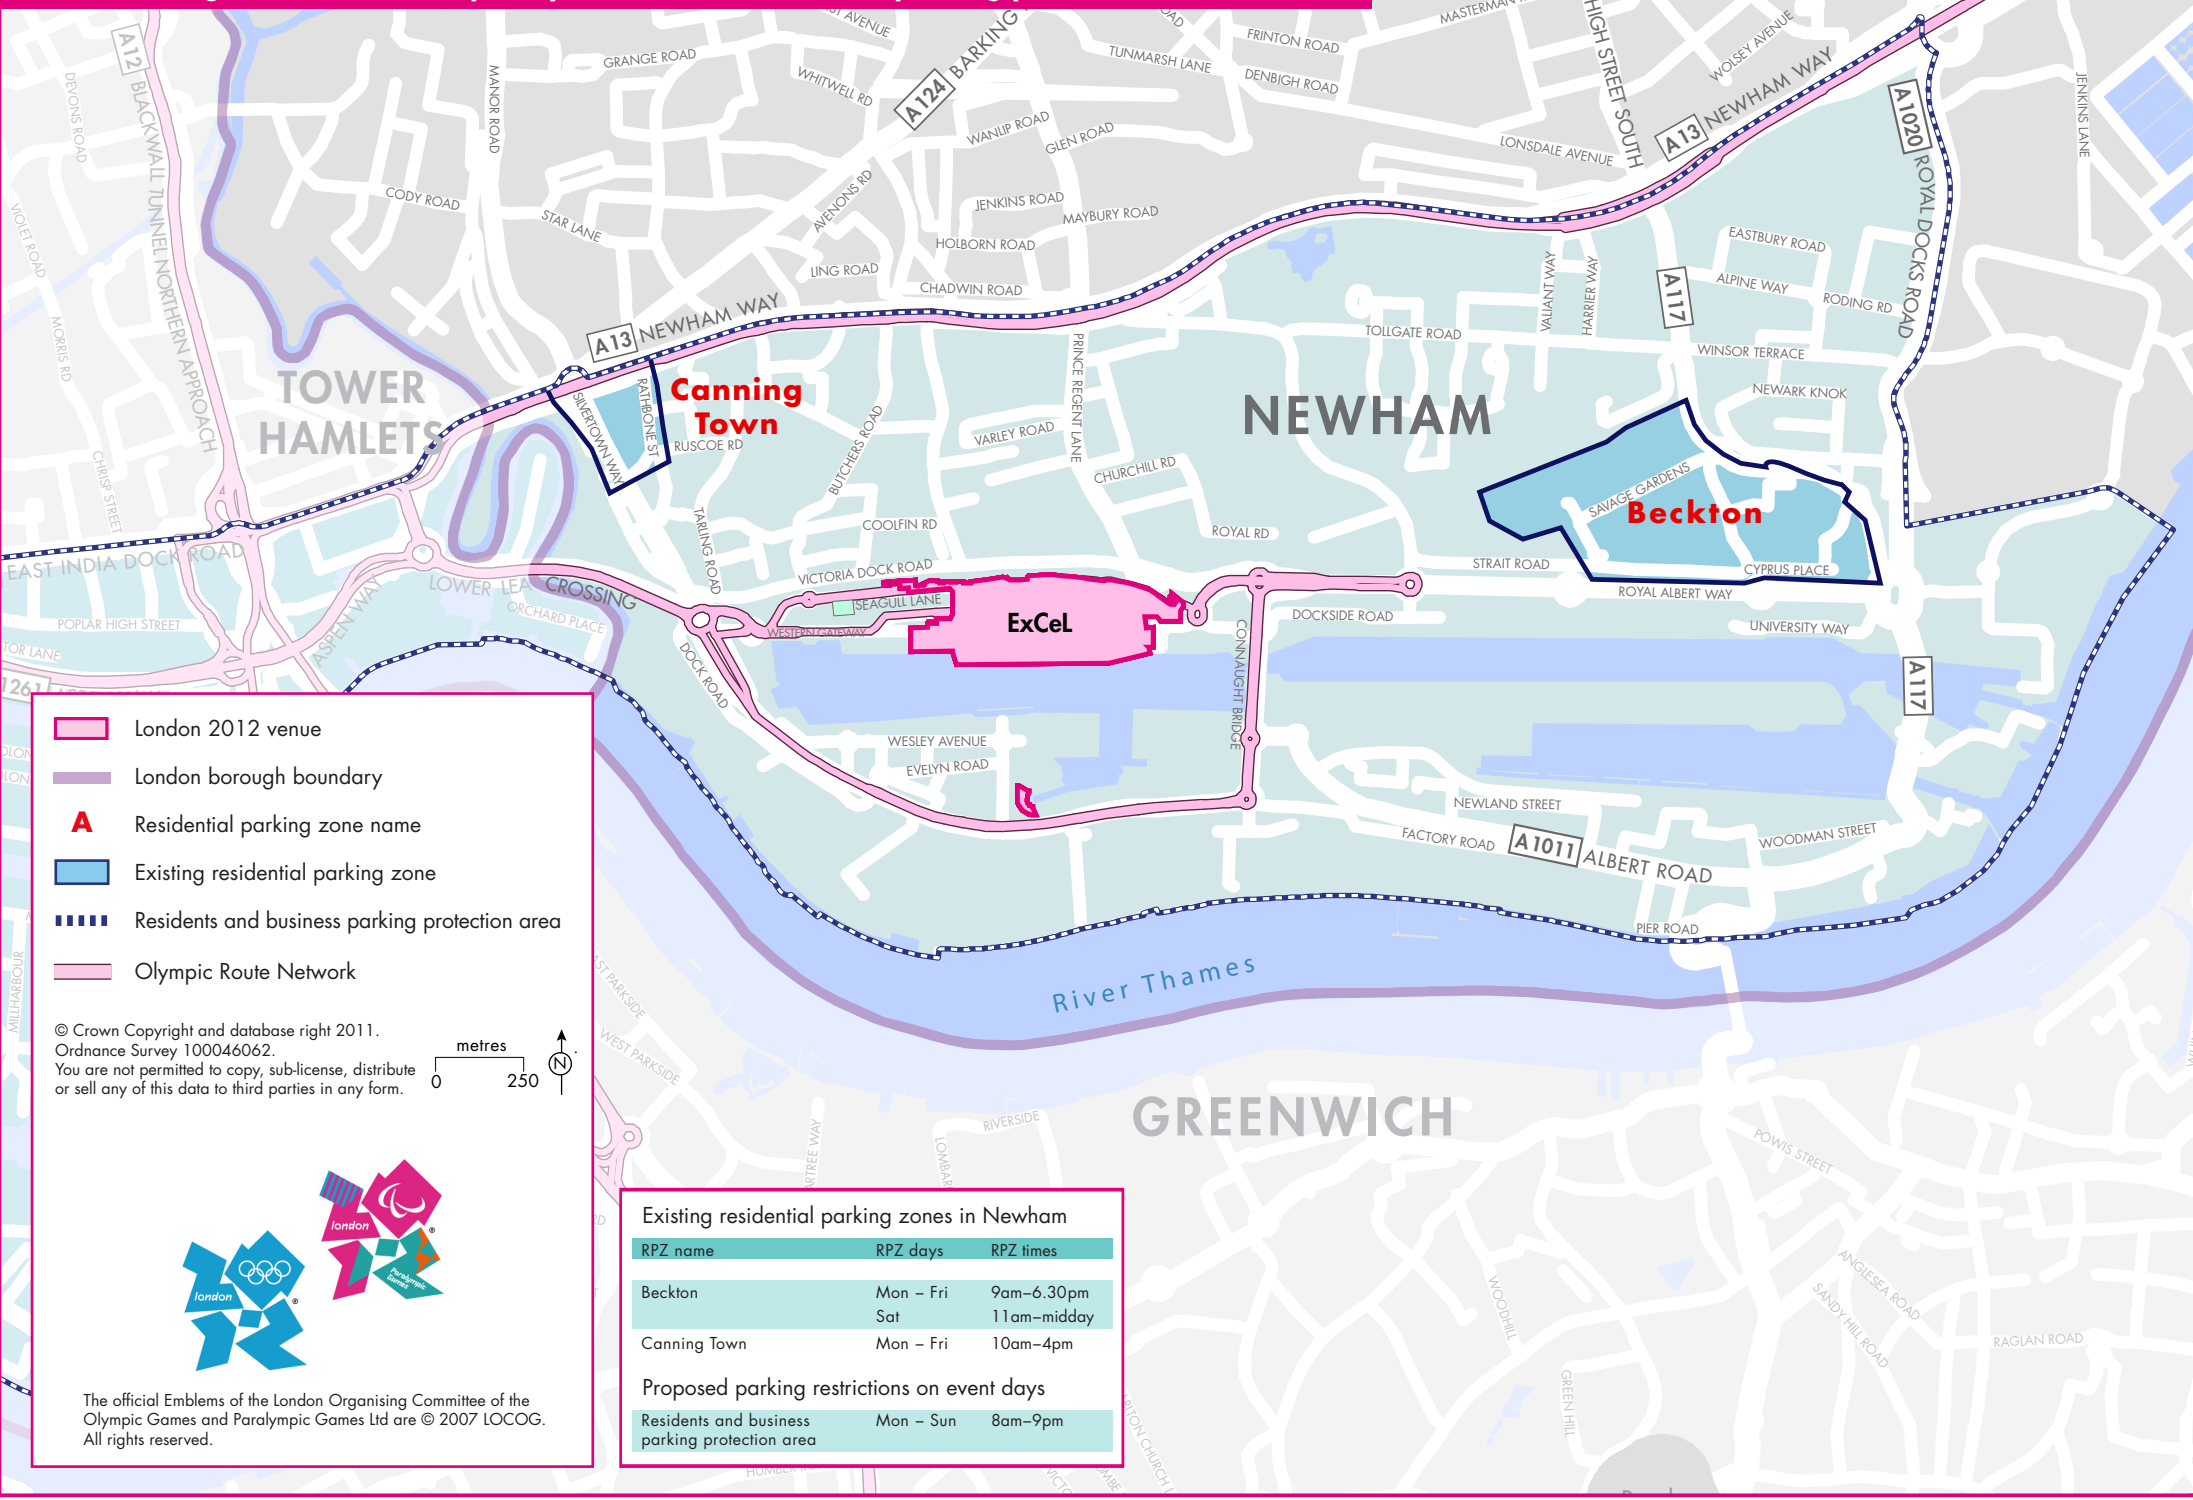

London Borough of Newham temporary residents and business parking protection area — ExCel

-  London 2012 venue
-  London borough boundary
-  Residential parking zone name
-  Existing residential parking zone
-  Residents and business parking protection area
-  Olympic Route Network

Existing residential parking zones in Newham

RPZ name	RPZ days	RPZ times
Beckton	Mon – Fri	9am–6.30pm
	Sat	11am–midday
Canning Town	Mon – Fri	10am–4pm

Proposed parking restrictions on event days

Residents and business parking protection area	Mon – Sun	8am–9pm
--	-----------	---------